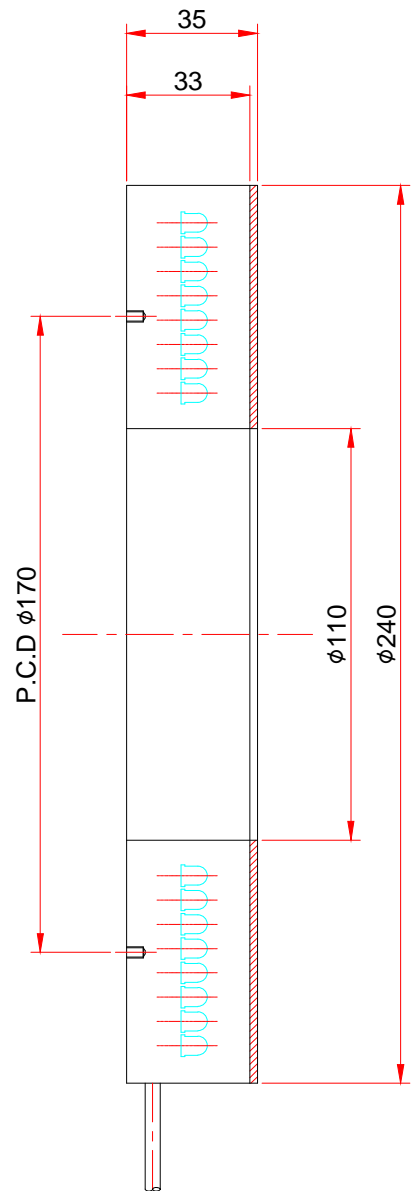

Model Name	JL-R-D-240*110-5P						전압옵션	LED	
Color Option	IR	RD	SW	NW	GR	BL	UV	12V / 24V	456
Watt		18.3W	36.5W						

PIN MAP