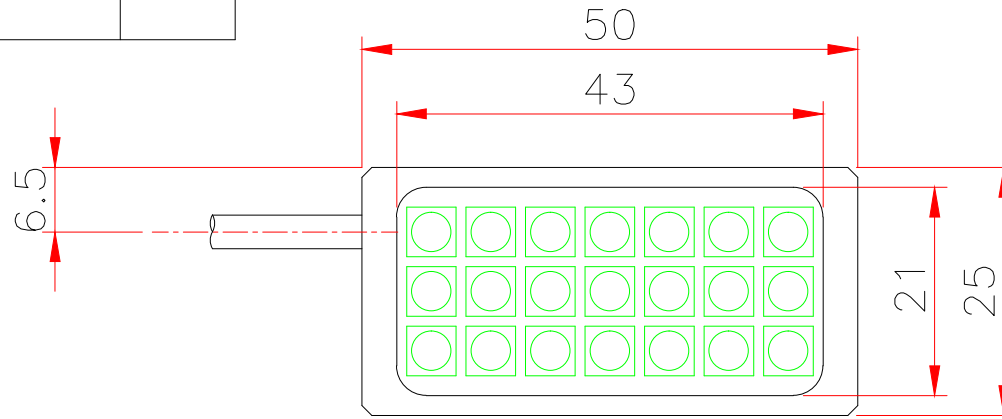

Model Name	JL-F-D-43*21-CL							전압옵션	LED
Color Option	RD	IR	SW	NW	GR	BL	UV	12V	21
Watt			5.1W	5.1W					

2-M3TAP DP5