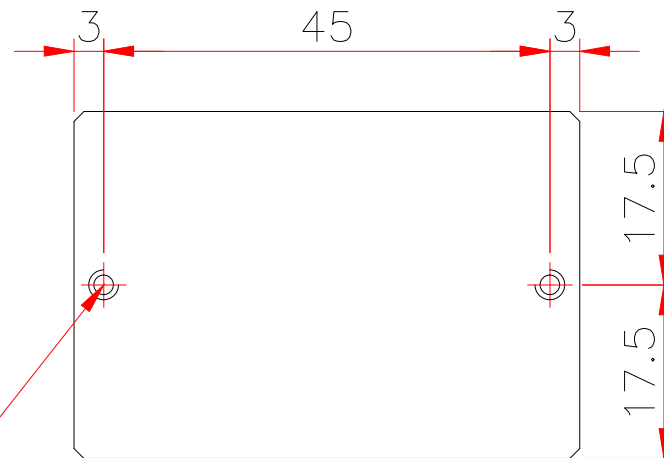

Model Name	JL-F-D-43*21-CL							전압옵션	LED
Color Option	RD	IR	SW	NW	GR	BL	UV	12V	21
Watt			5.1W	5.1W					

2-M3TAP DP5