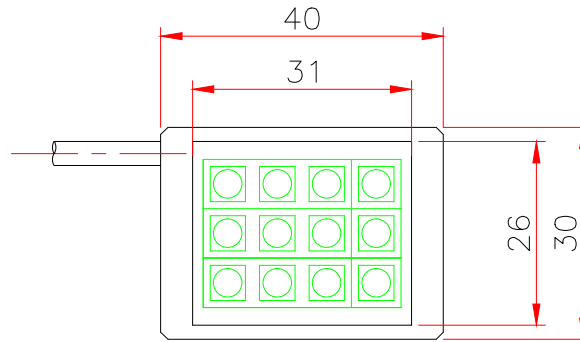

Model Name	JL-F-D-31*26-CL							전압옵션	LED
Color Option								12V / 24V	12
Watt	1.5W		2.9W	2.9W					

2-M3TAP DP3