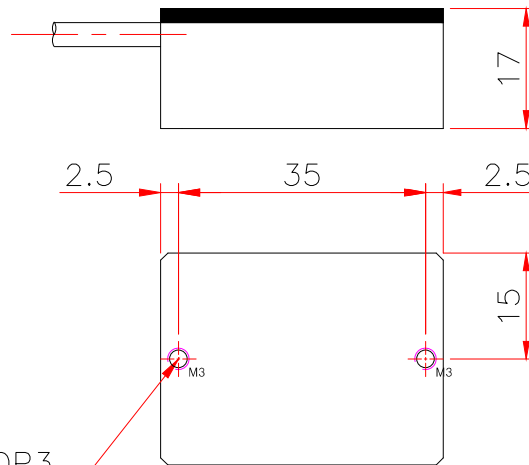

Model Name	JL-F-D-31*26-CL							전압옵션	LED
Color Option								12V / 24V	12
Watt	1.5W		2.9W	2.9W					

2-M3TAP DP3