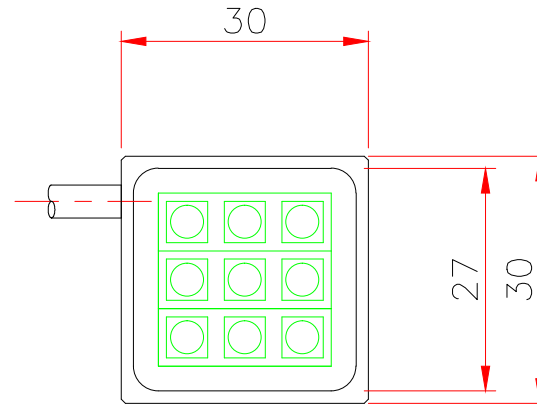

Model Name	JL-F-D-27*27-CL						전압옵션	LED		
Color Option		RD	IR	SW	NW	GR	BL	UV	12V	9
Watt			2.2W	2.2W						

2-M3TAP DP3