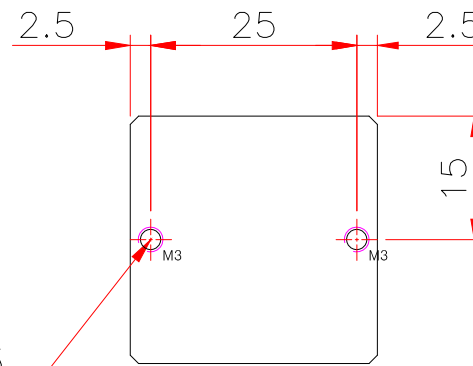

Model Name	JL-F-D-27*27-CL						전압옵션	LED		
Color Option		RD	IR	SW	NW	GR	BL	UV	12V	9
Watt			2.2W	2.2W						

2-M3TAP DP3