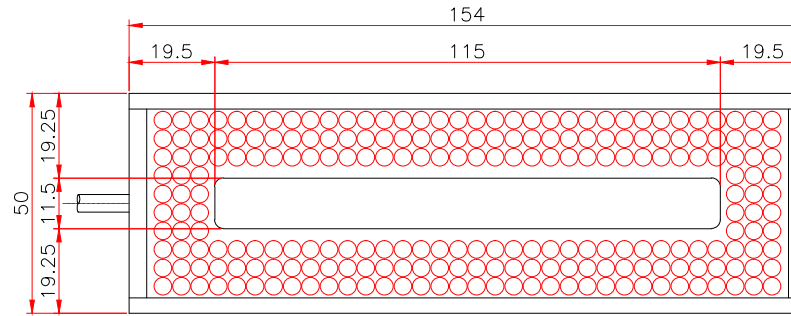

Model Name	JL-F-D-154*50-3P							전압옵션	LED
Color Option	RD	IR	SW	NW	GR	BL	UV	12V	228
Watt	9.2W		18.3W	18.3W					

8-M3TAP DP5