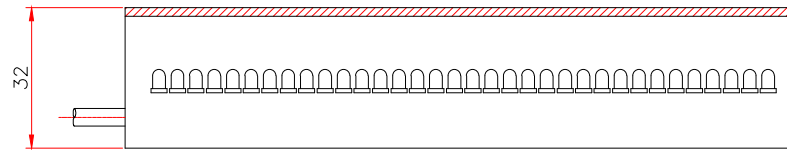

Model Name	JL-F-D-154*50-3P							전압옵션	LED
Color Option	RD	IR	SW	NW	GR	BL	UV	12V	228
Watt	9.2W		18.3W	18.3W					

8-M3TAP DP5