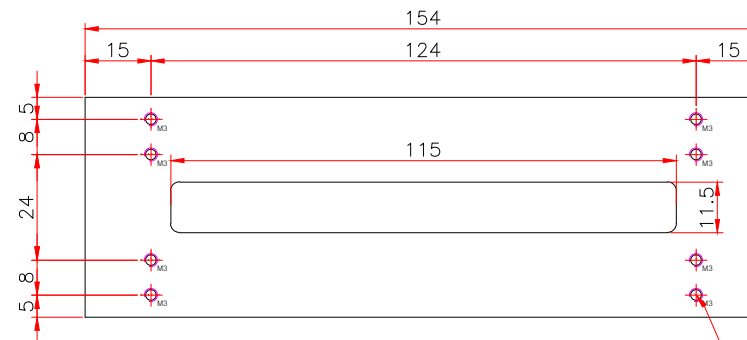

Model Name	JL-F-D-154*50-3P							전압옵션	LED
Color Option	RD	IR	SW	NW	GR	BL	UV	12V	228
Watt	9.2W		18.3W	18.3W					

8-M3TAP DP5